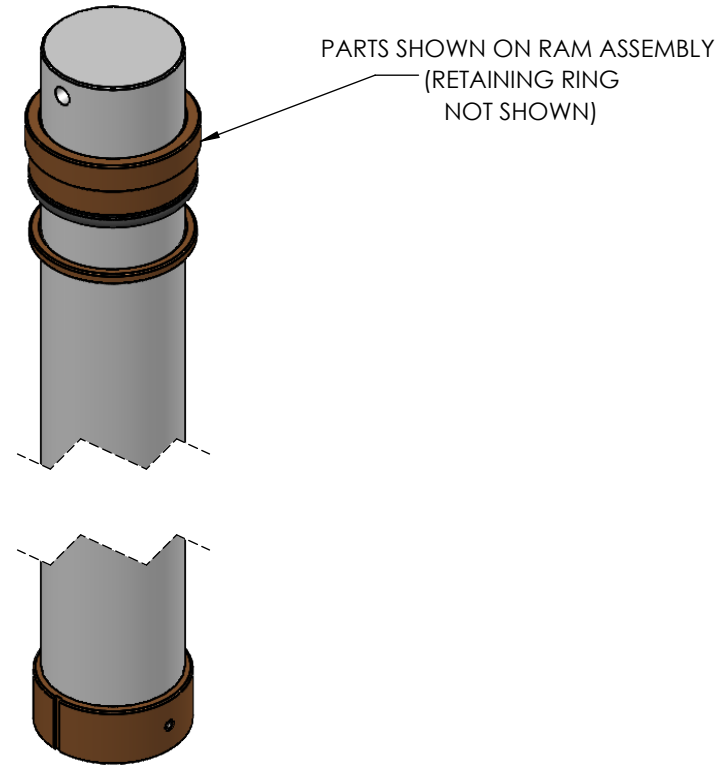

Item	Part Number	Description	Qty
1	AC049	SNAP RING, RAM, 5K	1
2	AC022	BEARING, RAM, TOP, 5K	1
3	AC044	WIPER, RAM, 5K	1
4	AC039	O-RING, RAM, 5K	1
5	AC027	BEARING, RAM, MIDDLE, 5K	1
6	AC032	BEARING, RAM, BOTTOM, 5K	1
7	AC034	PIN, SPRING, SLOTTED	2