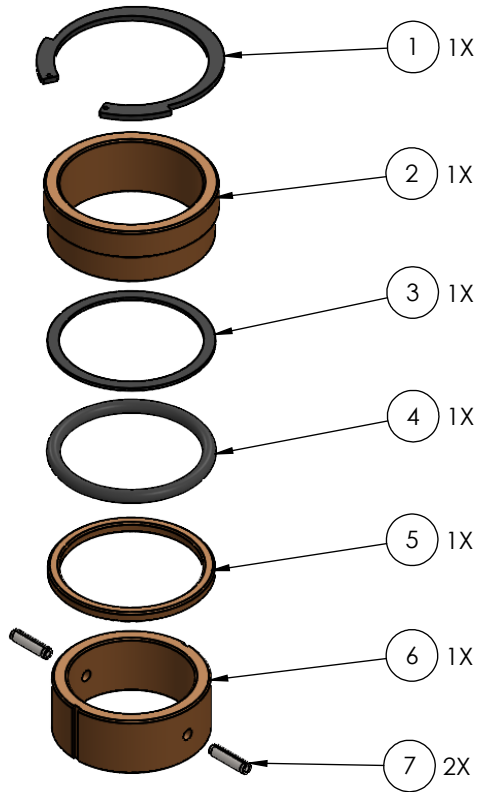

Item	Part Number	Description	Qty
1	AC049	SNAP RING, RAM, 5K	1
2	AC022	BEARING, RAM, TOP, 5K	1
3	AC044	WIPER, RAM, 5K	1
4	AC039	O-RING, RAM, 5K	1
5	AC027	BEARING, RAM, MIDDLE, 5K	1
6	AC032	BEARING, RAM, BOTTOM, 5K	1
7	AC034	PIN, SPRING, SLOTTED	2

PROPRIETARY AND CONFIDENTIAL, THE INFORMATION CONTAINED IN THIS DRAWING IS THE SOLE PROPERTY OF LANGE LIFT. ANY REPRODUCTION IN PART OR AS A WHOLE WITHOUT THE WRITTEN PERMISSION OF LANGE LIFT IS PROHIBITED.

LANGE LIFT
PRODUCTS THAT LIFT THE WORLD
 PO Box 580 Menomonee Falls, WI 53052
 Phone (262) 502-0333 | langelift.com

DIMENSIONS ARE IN INCHES		THIRD ANGLE PROJECTION		DESCRIPTION:		REV:
				Ram Rebuild Kit, 5K		-
SCALE:	DRAWN BY:	DATE:	DWG NO:	SHEET:		
NTS	DMK	4/14/2023	P5RK	1 OF 1		