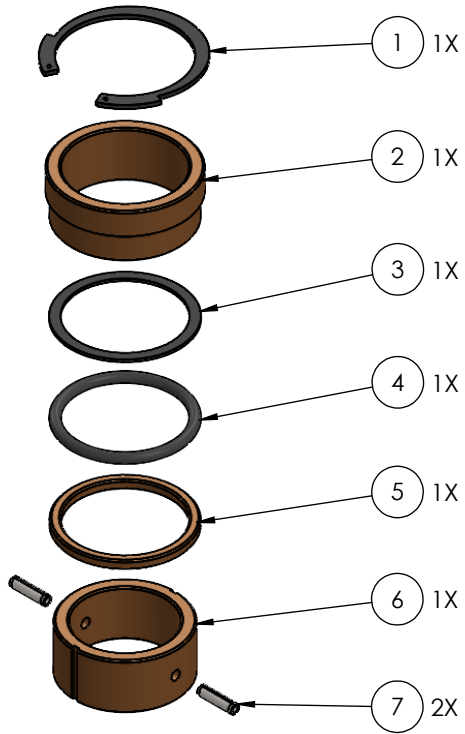

Item	Part Number	Description	Qty
1	AC048	SNAP RING, RAM, 4K	1
2	AC021	BEARING, RAM, TOP, 4K	1
3	AC043	WIPER, RAM, 4K	1
4	AC038	O-RING, RAM, 4K	1
5	AC026	BEARING, RAM, MIDDLE, 4K	1
6	AC031	BEARING, RAM, BOTTOM, 4K	1
7	AC034	PIN, SPRING, SLOTTED	2

PROPRIETARY AND CONFIDENTIAL, THE INFORMATION CONTAINED IN THIS DRAWING IS THE SOLE PROPERTY OF LANGE LIFT. ANY REPRODUCTION IN PART OR AS A WHOLE WITHOUT THE WRITTEN PERMISSION OF LANGE LIFT IS PROHIBITED.

LANGE LIFT
PRODUCTS THAT LIFT THE WORLD
 PO Box 580 Menomonee Falls, WI 53052
 Phone (262) 502-0333 | langelift.com

DIMENSIONS ARE IN INCHES		THIRD ANGLE PROJECTION		DESCRIPTION:		REV:
				Ram Rebuild Kit, 4K		-
SCALE:	DRAWN BY:	DATE:	DWG NO:	SHEET:		
NTS	DMK	4/14/2023	P4RK	1 OF 1		