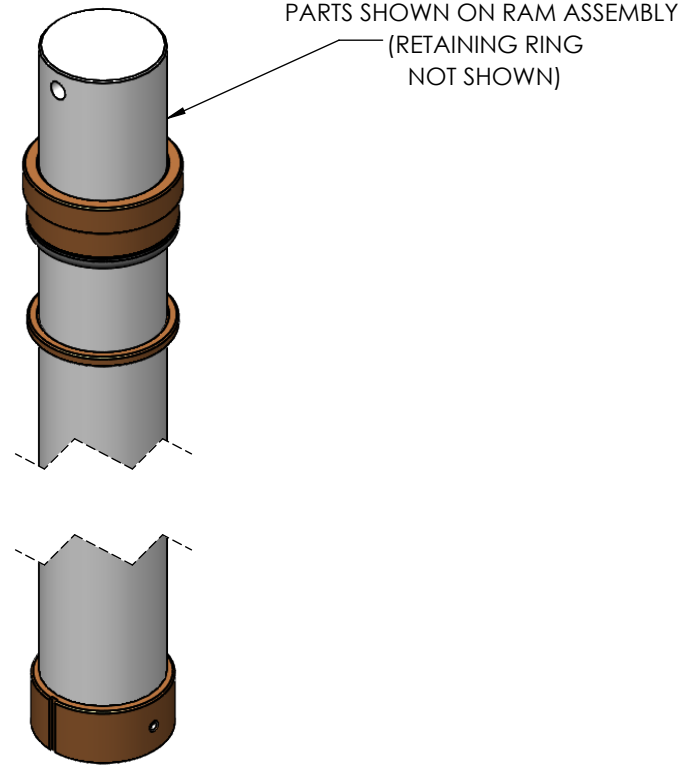

Item	Part Number	Description	Qty
1	AC048	SNAP RING, RAM, 4K	1
2	AC021	BEARING, RAM, TOP, 4K	1
3	AC043	WIPER, RAM, 4K	1
4	AC038	O-RING, RAM, 4K	1
5	AC026	BEARING, RAM, MIDDLE, 4K	1
6	AC031	BEARING, RAM, BOTTOM, 4K	1
7	AC034	PIN, SPRING, SLOTTED	2