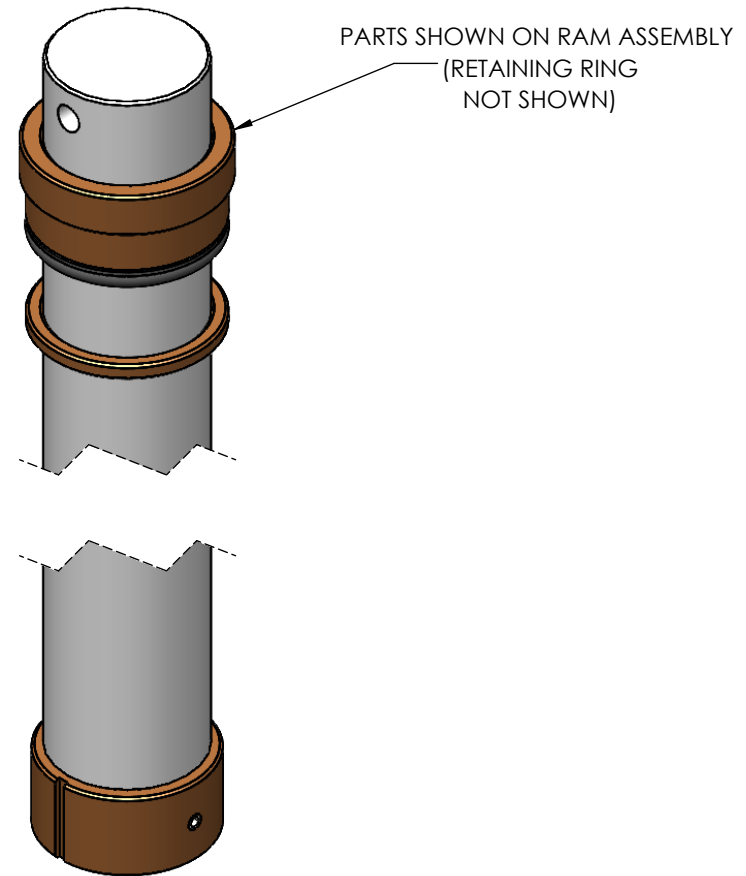

Item	Part Number	Description	Qty
1	AC047	SNAP RING, RAM, 3K	1
2	AC020	BEARING, RAM, TOP, 3K	1
3	AC042	WIPER, RAM, 3K	1
4	AC037	O-RING, RAM, 3K	1
5	AC025	BEARING, RAM, MIDDLE, 3K	1
6	AC030	BEARING, RAM, BOTTOM, 3K	1
7	AC034	PIN, SPRING, SLOTTED	2

LANGE LIFT
PRODUCTS THAT LIFT THE WORLD
 PO Box 580 Menomonee Falls, WI 53052
 Phone (262) 502-0333 | langelift.com

DIMENSIONS ARE IN INCHES		THIRD ANGLE PROJECTION		DESCRIPTION:		REV:
				Ram Rebuild Kit, 3K		-
SCALE:	DRAWN BY:	DATE:	DWG NO:	SHEET:		
NTS	DMK	4/14/2023	P3RK	1 OF 1		