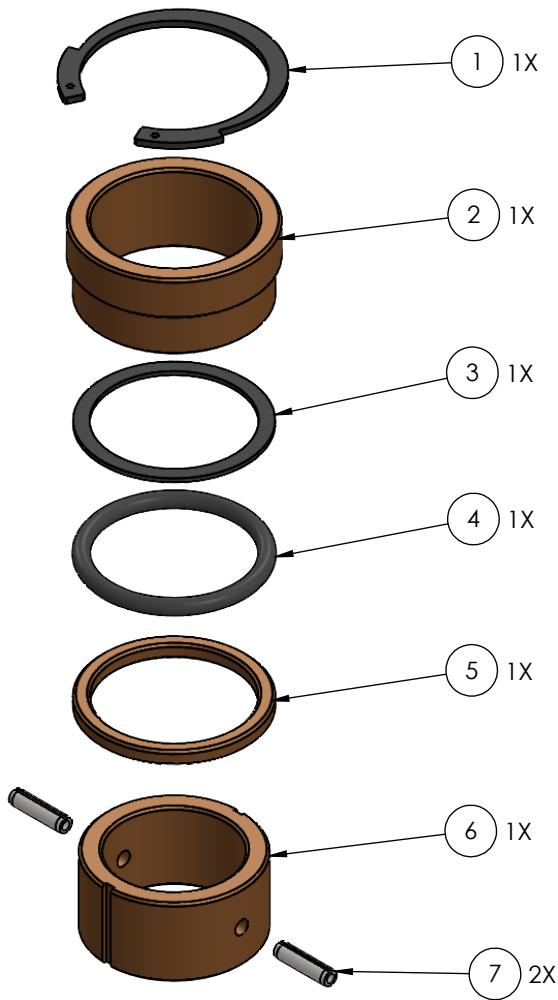

Item	Part Number	Description	Qty
1	AC047	SNAP RING, RAM, 3K	1
2	AC020	BEARING, RAM, TOP, 3K	1
3	AC042	WIPER, RAM, 3K	1
4	AC037	O-RING, RAM, 3K	1
5	AC025	BEARING, RAM, MIDDLE, 3K	1
6	AC030	BEARING, RAM, BOTTOM, 3K	1
7	AC034	PIN, SPRING, SLOTTED	2

PROPRIETARY AND CONFIDENTIAL, THE INFORMATION CONTAINED IN THIS DRAWING IS THE SOLE PROPERTY OF LANGE LIFT. ANY REPRODUCTION IN PART OR AS A WHOLE WITHOUT THE WRITTEN PERMISSION OF LANGE LIFT IS PROHIBITED.

LANGE LIFT
PRODUCTS THAT LIFT THE WORLD
 PO Box 580 Menomonee Falls, WI 53052
 Phone (262) 502-0333 | langelift.com

DIMENSIONS ARE IN INCHES		THIRD ANGLE PROJECTION		DESCRIPTION:		REV:
				Ram Rebuild Kit, 3K		-
SCALE:	DRAWN BY:	DATE:	DWG NO:	SHEET:		
NTS	DMK	4/14/2023	P3RK	1 OF 1		