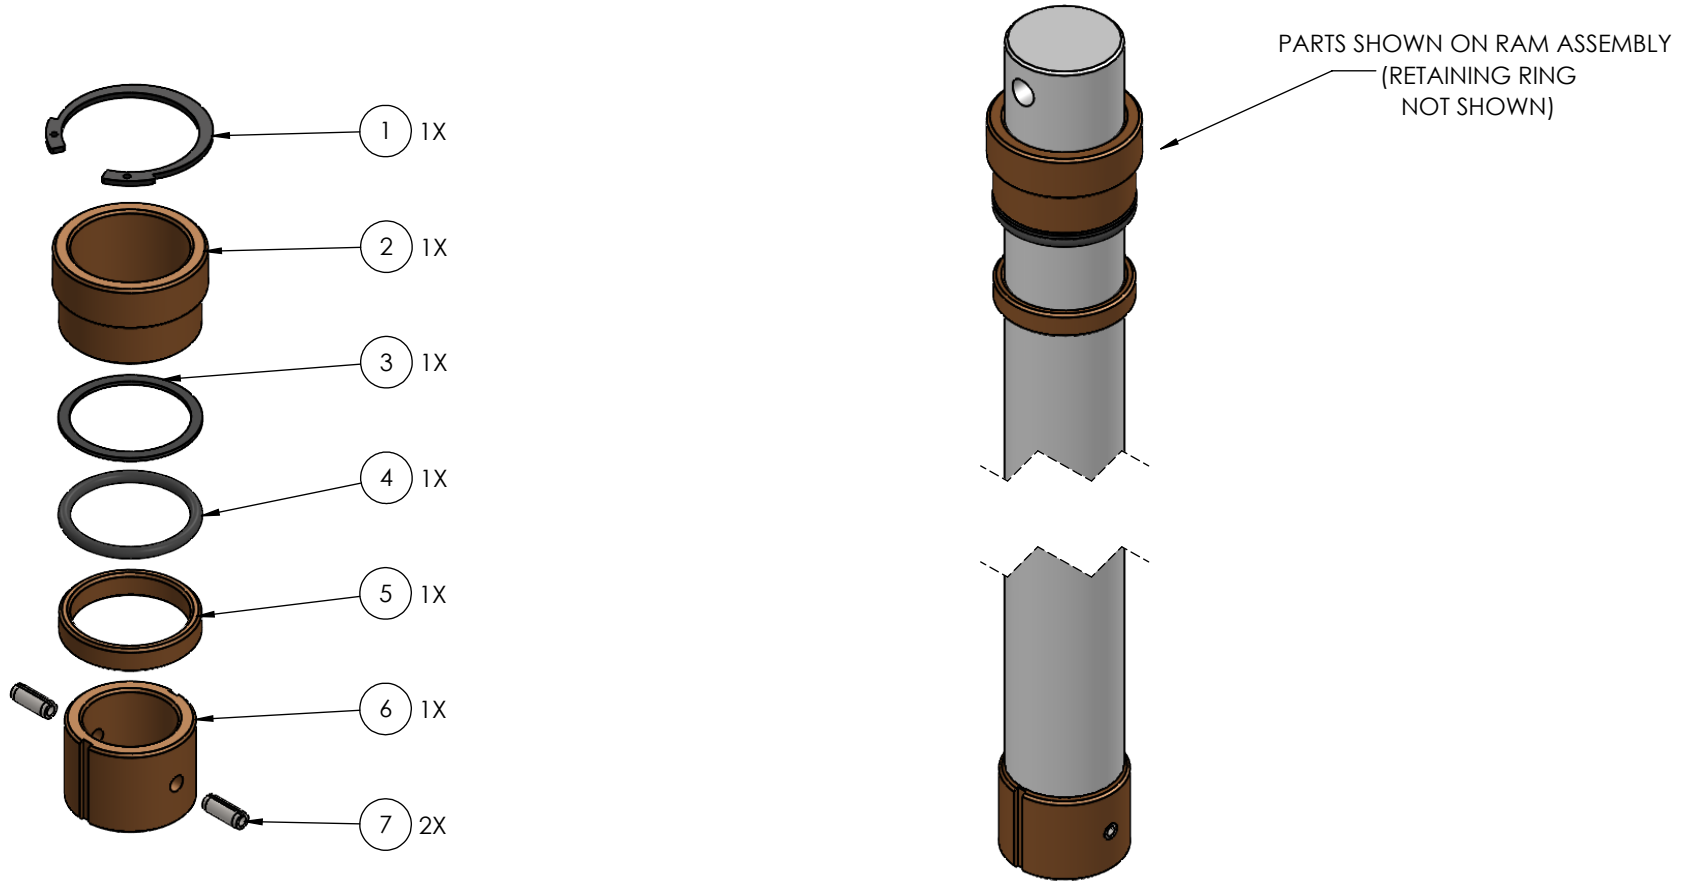

Item	Part Number	Description	Qty
1	AC045	SNAP RING, RAM, 1K	1
2	AC018	BEARING, RAM, TOP, 1K	1
3	AC040	WIPER, RAM, 1K	1
4	AC035	O-RING, RAM, 1K	1
5	AC023	BEARING, RAM, MIDDLE, 1K	1
6	AC028	BEARING, RAM, BOTTOM, 1K	1
7	AC033	PIN, SPRING, SLOTTED	2