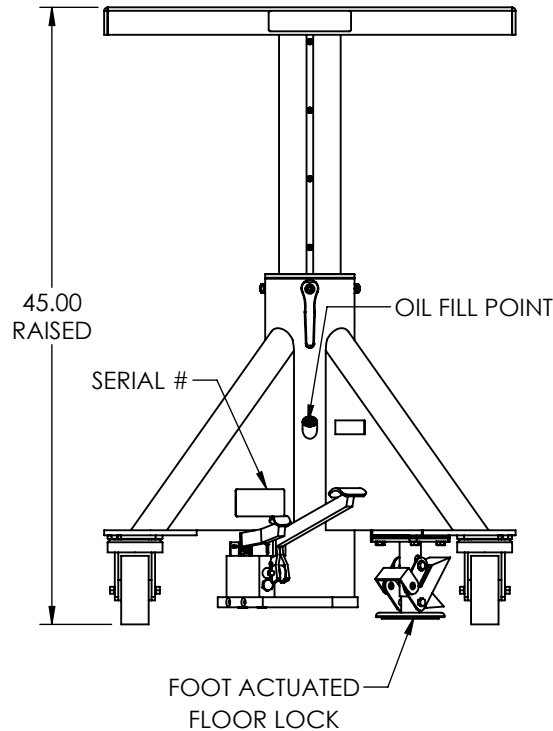

EMAIL SALES@LANGELIFT.COM FOR ALL MODIFICATION REQUIREMENTS

CAPACITY: 4,000 LBS
POWER: MANUAL
CONTROLS: FOOT PEDALS
PAINT: LANGE LIFT SHADOW GRAY

PROPRIETARY AND CONFIDENTIAL, THE INFORMATION CONTAINED IN THIS DRAWING IS THE SOLE PROPERTY OF LANGE LIFT. ANY REPRODUCTION IN PART OR AS A WHOLE WITHOUT THE WRITTEN PERMISSION OF LANGE LIFT IS PROHIBITED.

DIMENSIONS ARE IN INCHES THIRD ANGLE PROJECTION		DESCRIPTION: 4K LB CAPACITY, 30" DECK, MANUAL POWER			REV: -
SCALE: NTS	DRAWN BY: DBK	DATE: 4/19/2023	DWG NO: L-430	SHEET: 1 OF 1	