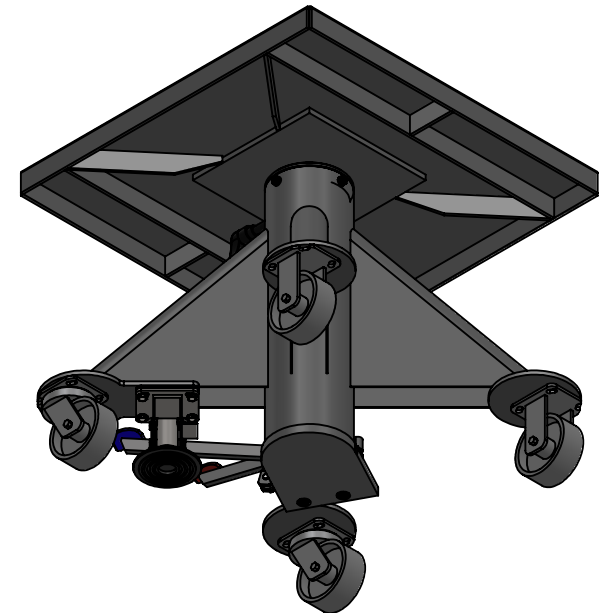

EMAIL SALES@LANGELIFT.COM FOR ALL MODIFICATION REQUIREMENTS

CAPACITY: 4,000 LBS
POWER: MANUAL
CONTROLS: FOOT PEDALS
PAINT: LANGE LIFT SHADOW GRAY

PROPRIETARY AND CONFIDENTIAL, THE INFORMATION CONTAINED IN THIS DRAWING IS THE SOLE PROPERTY OF LANGE LIFT. ANY REPRODUCTION IN PART OR AS A WHOLE WITHOUT THE WRITTEN PERMISSION OF LANGE LIFT IS PROHIBITED.

DIMENSIONS ARE IN INCHES THIRD ANGLE PROJECTION		DESCRIPTION: 4K LB CAPACITY, 30" DECK, MANUAL POWER			REV: -
SCALE: NTS	DRAWN BY: DBK	DATE: 4/19/2023	DWG NO: L-430	SHEET: 1 OF 1	