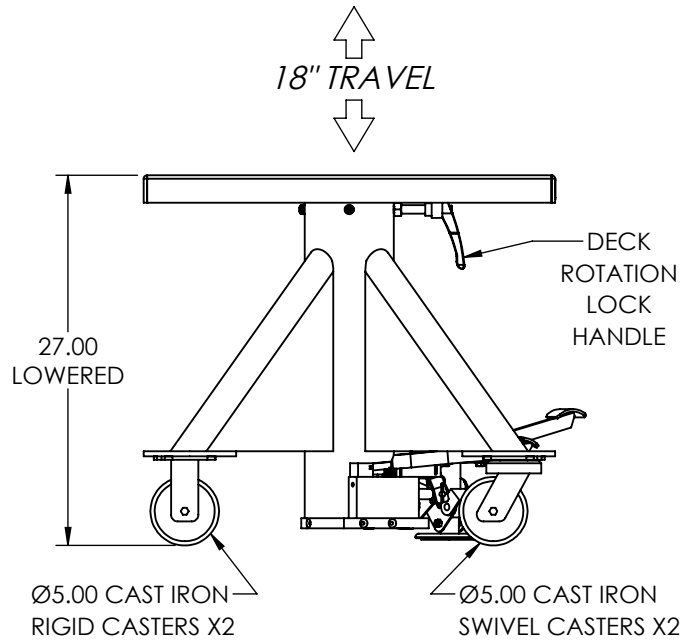

EMAIL SALES@LANGELIFT.COM FOR ALL MODIFICATION REQUIREMENTS

CAPACITY: 4,000 LBS
POWER: MANUAL
CONTROLS: FOOT PEDALS
PAINT: LANGE LIFT SHADOW GRAY

PROPRIETARY AND CONFIDENTIAL, THE INFORMATION CONTAINED IN THIS DRAWING IS THE SOLE PROPERTY OF LANGE LIFT. ANY REPRODUCTION IN PART OR AS A WHOLE WITHOUT THE WRITTEN PERMISSION OF LANGE LIFT IS PROHIBITED.

DIMENSIONS ARE IN INCHES THIRD ANGLE PROJECTION		DESCRIPTION: 4K LB CAPACITY, 30" DECK, MANUAL POWER			REV: -
SCALE: NTS	DRAWN BY: DBK	DATE: 4/19/2023	DWG NO: L-430	SHEET: 1 OF 1	