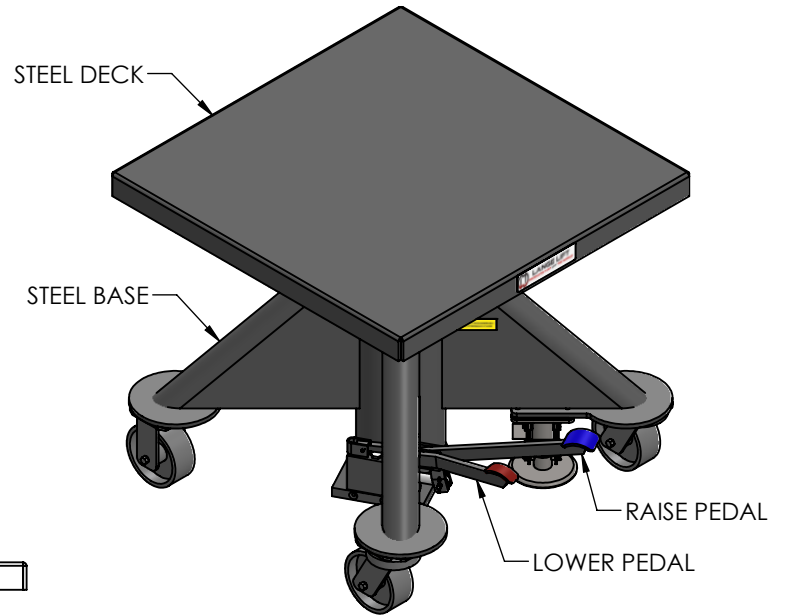

EMAIL SALES@LANGELIFT.COM FOR ALL MODIFICATION REQUIREMENTS

CAPACITY: 4,000 LBS
POWER: MANUAL
CONTROLS: FOOT PEDALS
PAINT: LANGE LIFT SHADOW GRAY

PROPRIETARY AND CONFIDENTIAL, THE INFORMATION CONTAINED IN THIS DRAWING IS THE SOLE PROPERTY OF LANGE LIFT. ANY REPRODUCTION IN PART OR AS A WHOLE WITHOUT THE WRITTEN PERMISSION OF LANGE LIFT IS PROHIBITED.

DIMENSIONS ARE IN INCHES THIRD ANGLE PROJECTION		DESCRIPTION: 4K LB CAPACITY, 30" DECK, MANUAL POWER			REV: -
SCALE: NTS	DRAWN BY: DBK	DATE: 4/19/2023	DWG NO: L-430	SHEET: 1 OF 1	