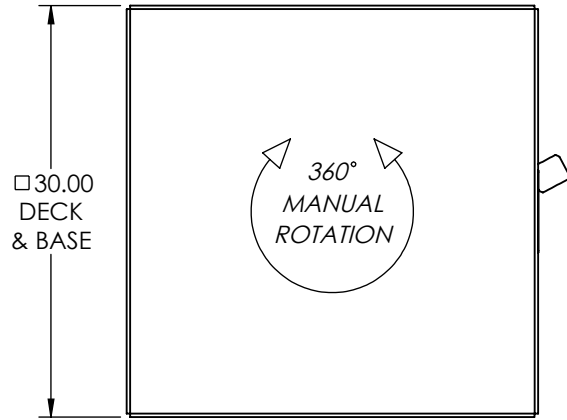

EMAIL SALES@LANGELIFT.COM FOR ALL MODIFICATION REQUIREMENTS

CAPACITY: 4,000 LBS
POWER: MANUAL
CONTROLS: FOOT PEDALS
PAINT: LANGE LIFT SHADOW GRAY

PROPRIETARY AND CONFIDENTIAL, THE INFORMATION CONTAINED IN THIS DRAWING IS THE SOLE PROPERTY OF LANGE LIFT. ANY REPRODUCTION IN PART OR AS A WHOLE WITHOUT THE WRITTEN PERMISSION OF LANGE LIFT IS PROHIBITED.

DIMENSIONS ARE IN INCHES THIRD ANGLE PROJECTION		DESCRIPTION: 4K LB CAPACITY, 30" DECK, MANUAL POWER			REV: -
SCALE: NTS	DRAWN BY: DBK	DATE: 4/19/2023	DWG NO: L-430	SHEET: 1 OF 1	